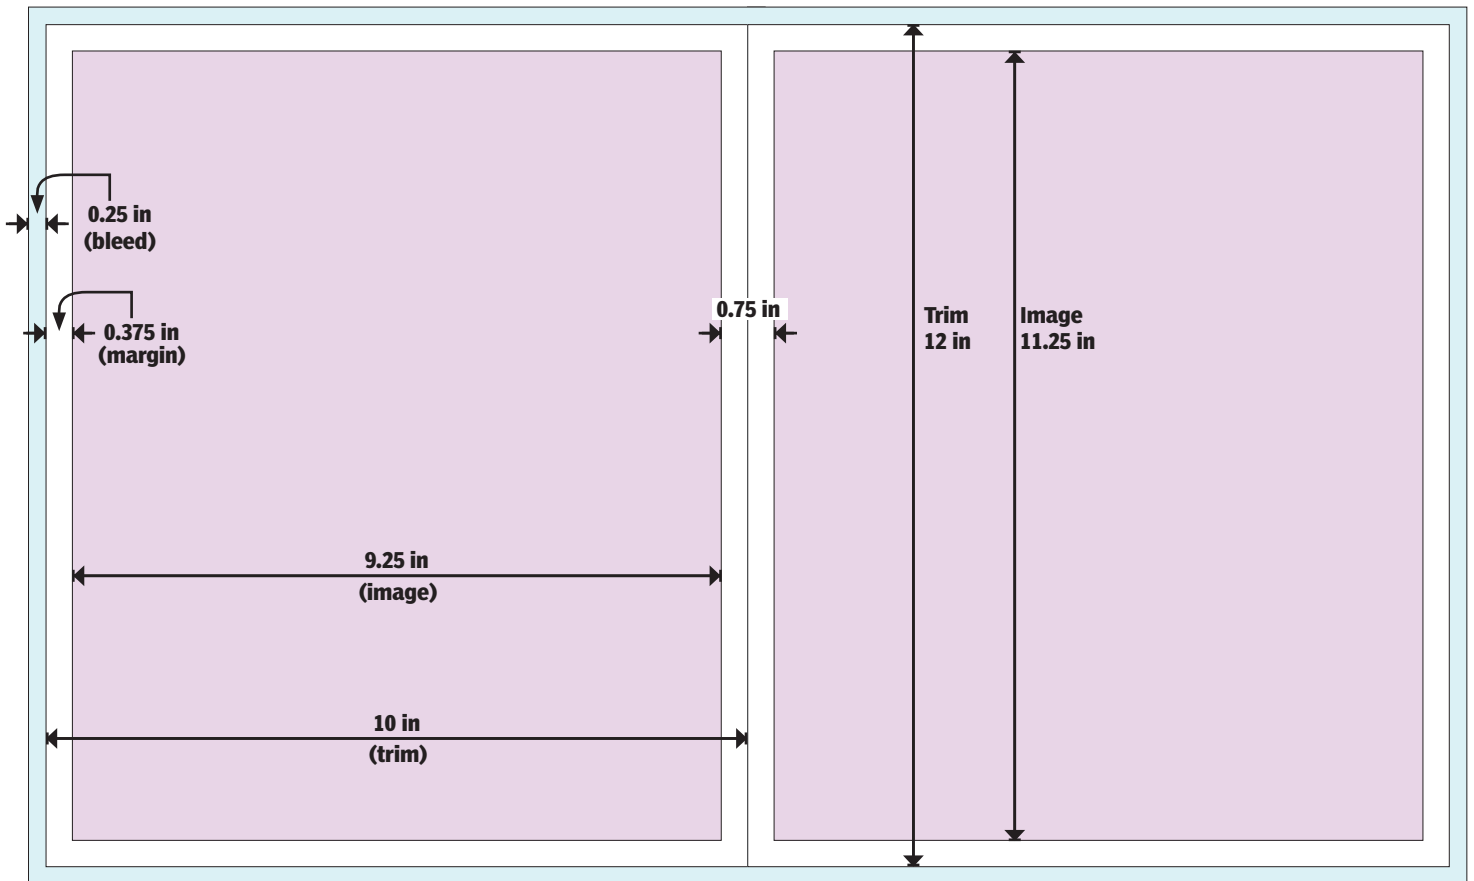

Standard Tab Sizes

10-in Stitch-and-Trim

Name	Depth	Trim Size	Image Area	Bleed [0.25]
TAB-SNT-10X1050	10.50 in	10x10.5	9.25x9.75	10.5x11
TAB-SNT-10X1050-DT	10.50 in	20x10.5	19.25x9.75	20.5x11
TAB-SNT-10X1200	12.00 in	10x12	9.25x11.25	10.5x12.5
TAB-SNT-10X1200-DT	12.00 in	20x12	19.25x11.25	20.5x12.5
TAB-SNT-10X1300	13.00 in	10x13	9.25x12.25	10.5x13.5
TAB-SNT-10X1300-DT	13.00 in	20x13	19.25x12.25	20.5x13.5
TAB-SNT-10X1450	14.50 in	10x14.5	9.25x13.75	10.5x15
TAB-SNT-10X1450-DT	14.50 in	20x14.5	19.25x13.75	20.5x15
TAB-SNT-10X1550	15.50 in	10x15.5	9.25x14.75	10.5x16
TAB-SNT-10X1550-DT	15.50 in	20x15.5	19.25x14.75	20.5x16
TAB-SNT-10X1575	15.75 in	10x15.75	9.25x15	10.5x16.25
TAB-SNT-10X1575-DT	15.75	20x15.75	19.25x15	20.5x16.25
TAB-SNT-10X1650	16.50 in	10x16.5	9.25x15.75	10.5x17
TAB-SNT-10X1650-DT	16.50 in	20x16.5	19.25x15.75	20.5x17

10.5-in Newsprint

	Depth	Printed Size	Image Area
TAB-NEW-105X1100	11.00 in	10.5x11	9.5x10
TAB-NEW-105X1100-DT	11.00 in	21x11	20x10
TAB-NEW-105X1250	12.50 in	10.5x12.5	9.5x11.5
TAB-NEW-105X1250-DT	12.50 in	21x12.5	20x11.5
TAB-NEW-105X1350	13.50 in	10.5x13.5	9.5x12.5
TAB-NEW-105X1350-DT	13.50 in	21x13.5	20x12.5
TAB-NEW-105X1500	15.00 in	10.5x15	9.5x14
TAB-NEW-105X1500-DT	15.00 in	21x15	20x14
TAB-NEW-105X1600	16.00 in	10.5x16	9.5x15
TAB-NEW-105X1600-DT	16.00 in	21x16	20x15
TAB-NEW-105X1700	17.00 in	10.5x17	9.5x16
TAB-NEW-105X1700-DT	17.00 in	21x17	20x16

10-IN Stitch & Trim Tab Template

Variable Depths

Variable Depths

10-IN Stitch & Trim Tab Template

TAB-SNT-10X1050

TAB-SNT-10X1050-DT

10-IN Stitch & Trim Tab Template

TAB-SNT-10X1200

TAB-SNT-10X1200-DT

10-IN Stitch & Trim Tab Template

TAB-SNT-10X1300

TAB-SNT-10X1300-DT

10-IN Stitch & Trim Tab Template

TAB-SNT-10X1450

TAB-SNT-10X1450-DT

10-IN Stitch & Trim Tab Template