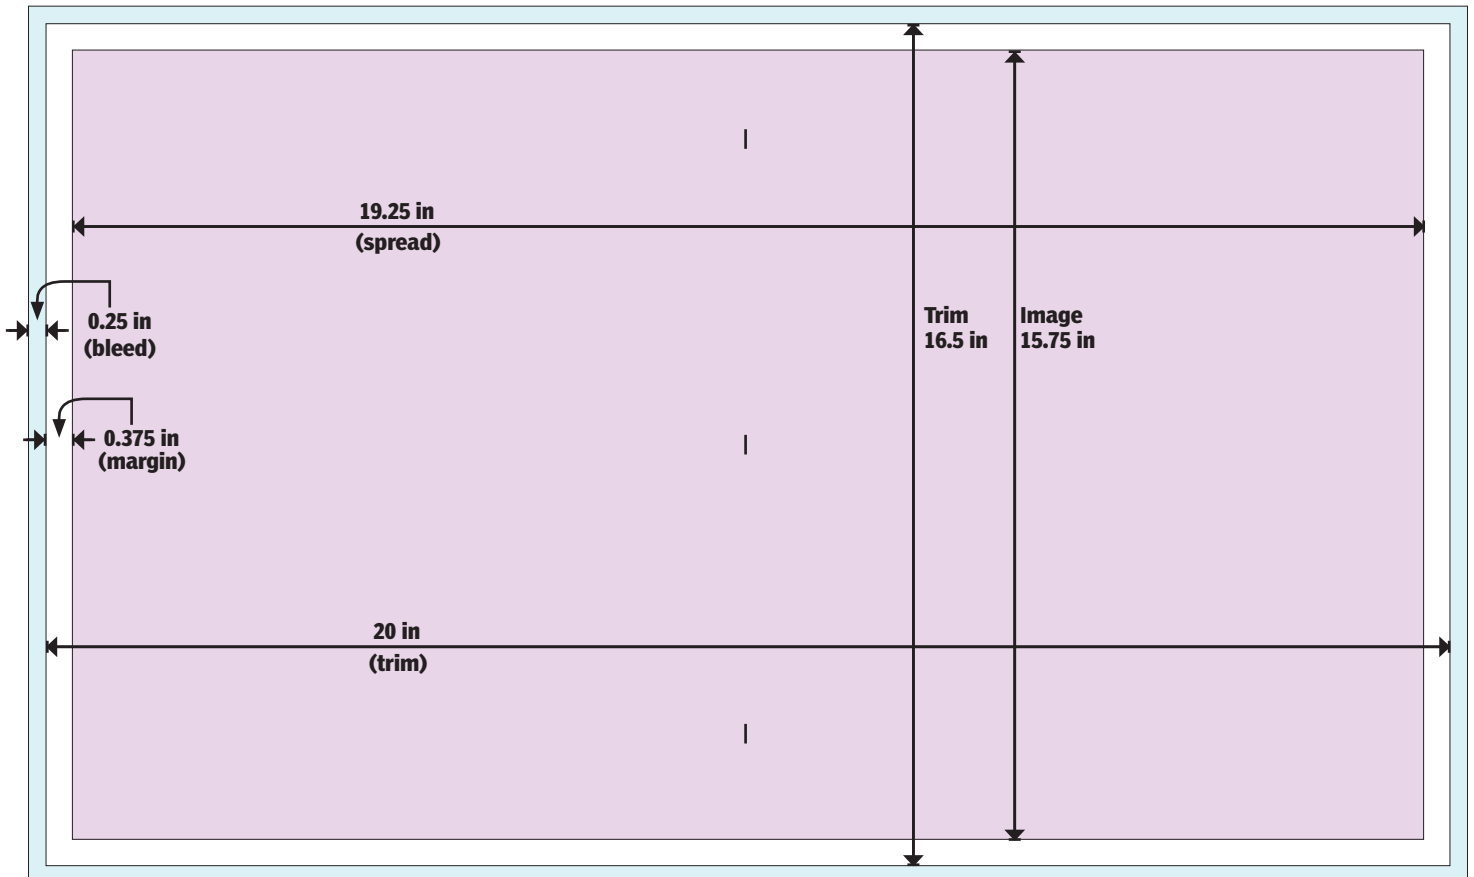

Standard Tab Sizes

10-in Stitch-and-Trim

Name	Depth	Trim Size	Image Area	Bleed [0.25]
TAB-SNT-10X1050	10.50 in	10x10.5	9.25x9.75	10.5x11
TAB-SNT-10X1050-DT	10.50 in	20x10.5	19.25x9.75	20.5x11
TAB-SNT-10X1200	12.00 in	10x12	9.25x11.25	10.5x12.5
TAB-SNT-10X1200-DT	12.00 in	20x12	19.25x11.25	20.5x12.5
TAB-SNT-10X1300	13.00 in	10x13	9.25x12.25	10.5x13.5
TAB-SNT-10X1300-DT	13.00 in	20x13	19.25x12.25	20.5x13.5
TAB-SNT-10X1450	14.50 in	10x14.5	9.25x13.75	10.5x15
TAB-SNT-10X1450-DT	14.50 in	20x14.5	19.25x13.75	20.5x15
TAB-SNT-10X1550	15.50 in	10x15.5	9.25x14.75	10.5x16
TAB-SNT-10X1550-DT	15.50 in	20x15.5	19.25x14.75	20.5x16
TAB-SNT-10X1575	15.75 in	10x15.75	9.25x15	10.5x16.25
TAB-SNT-10X1575-DT	15.75	20x15.75	19.25x15	20.5x16.25
TAB-SNT-10X1650	16.50 in	10x16.5	9.25x15.75	10.5x17
TAB-SNT-10X1650-DT	16.50 in	20x16.5	19.25x15.75	20.5x17

10-IN Stitch & Trim Tab Template

Variable Depths

Variable Depths

10-IN Stitch & Trim Tab Template

TAB-SNT-10X1050

TAB-SNT-10X1050-DT

10-IN Stitch & Trim Tab Template

TAB-SNT-10X1200

TAB-SNT-10X1550

TAB-SNT-10X1550-DT

10-IN Stitch & Trim Tab Template

TAB-SNT-10X1575

TAB-SNT-10X1575-DT

10-IN Stitch & Trim Tab Template

TAB-SNT-10X1650

TAB-SNT-10X1650-DT

10-IN Newsprint Tab Template

Variable Depth

Variable Depth

10-IN Newsprint Tab Template

TAB-NEW-105X1100

TAB-NEW-105X1100-DT

10-IN Newsprint Tab Template

TAB-NEW-105X1250