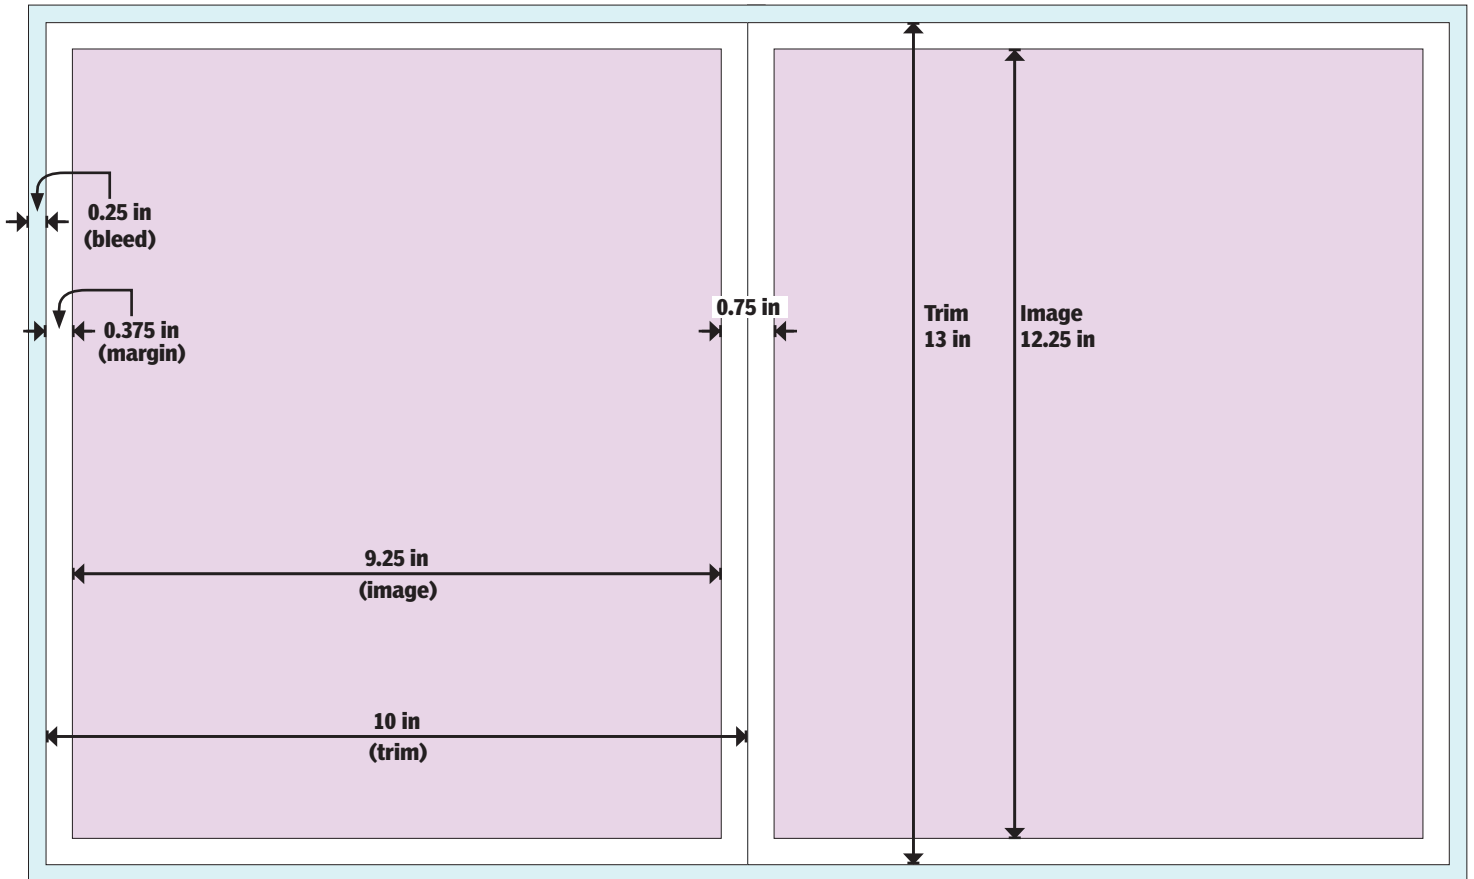

Standard Tab Sizes

10-in Stitch-and-Trim

Name	Depth	Trim Size	Image Area	Bleed [0.25]
TAB-SNT-10X1050	10.50 in	10x10.5	9.25x9.75	10.5x11
TAB-SNT-10X1050-DT	10.50 in	20x10.5	19.25x9.75	20.5x11
TAB-SNT-10X1200	12.00 in	10x12	9.25x11.25	10.5x12.5
TAB-SNT-10X1200-DT	12.00 in	20x12	19.25x11.25	20.5x12.5
TAB-SNT-10X1300	13.00 in	10x13	9.25x12.25	10.5x13.5
TAB-SNT-10X1300-DT	13.00 in	20x13	19.25x12.25	20.5x13.5
TAB-SNT-10X1450	14.50 in	10x14.5	9.25x13.75	10.5x15
TAB-SNT-10X1450-DT	14.50 in	20x14.5	19.25x13.75	20.5x15
TAB-SNT-10X1550	15.50 in	10x15.5	9.25x14.75	10.5x16
TAB-SNT-10X1550-DT	15.50 in	20x15.5	19.25x14.75	20.5x16
TAB-SNT-10X1575	15.75 in	10x15.75	9.25x15	10.5x16.25
TAB-SNT-10X1575-DT	15.75	20x15.75	19.25x15	20.5x16.25
TAB-SNT-10X1650	16.50 in	10x16.5	9.25x15.75	10.5x17
TAB-SNT-10X1650-DT	16.50 in	20x16.5	19.25x15.75	20.5x17

10.5-in Newsprint

	Depth	Printed Size	Image Area
TAB-NEW-105X1100	11.00 in	10.5x11	9.5x10
TAB-NEW-105X1100-DT	11.00 in	21x11	20x10
TAB-NEW-105X1250	12.50 in	10.5x12.5	9.5x11.5
TAB-NEW-105X1250-DT	12.50 in	21x12.5	20x11.5
TAB-NEW-105X1350	13.50 in	10.5x13.5	9.5x12.5
TAB-NEW-105X1350-DT	13.50 in	21x13.5	20x12.5
TAB-NEW-105X1500	15.00 in	10.5x15	9.5x14
TAB-NEW-105X1500-DT	15.00 in	21x15	20x14
TAB-NEW-105X1600	16.00 in	10.5x16	9.5x15
TAB-NEW-105X1600-DT	16.00 in	21x16	20x15
TAB-NEW-105X1700	17.00 in	10.5x17	9.5x16
TAB-NEW-105X1700-DT	17.00 in	21x17	20x16

10-IN Stitch & Trim Tab Template

Variable Depths

Variable Depths

10-IN Stitch & Trim Tab Template

TAB-SNT-10X1050

TAB-SNT-10X1050-DT

10-IN Stitch & Trim Tab Template

TAB-SNT-10X1200

TAB-SNT-10X1200-DT

10-IN Stitch & Trim Tab Template

TAB-SNT-10X1300

TAB-SNT-10X1300-DT

10-IN Stitch & Trim Tab Template

TAB-SNT-10X1450

TAB-SNT-10X1450-DT

10-IN Stitch & Trim Tab Template