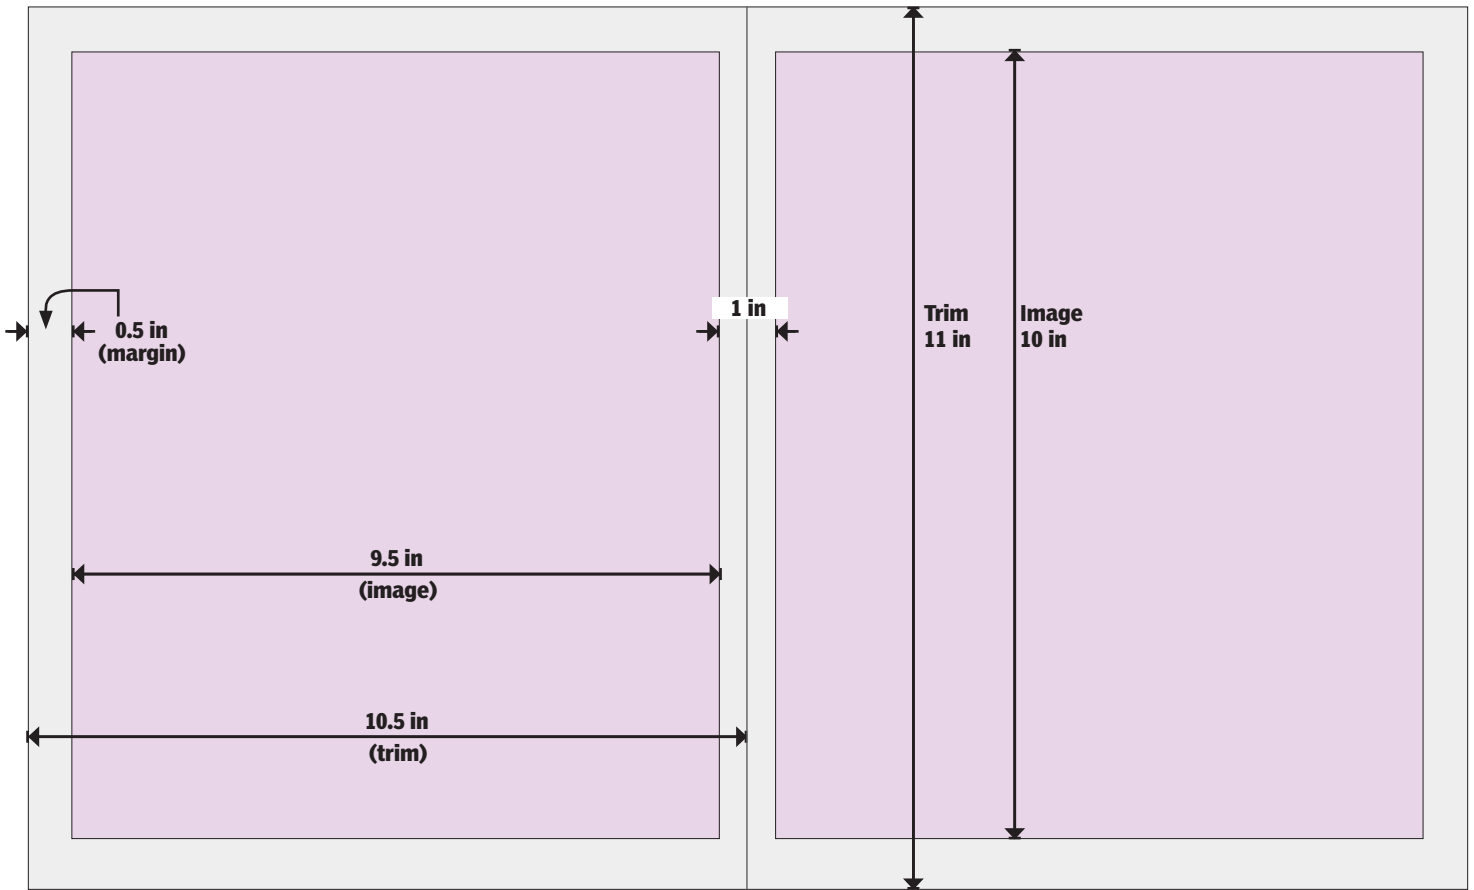

Standard Tab Sizes

10-in Stitch-and-Trim

Name	Depth	Trim Size	Image Area	Bleed [0.25]
TAB-SNT-10X1050	10.50 in	10x10.5	9.25x9.75	10.5x11
TAB-SNT-10X1050-DT	10.50 in	20x10.5	19.25x9.75	20.5x11
TAB-SNT-10X1200	12.00 in	10x12	9.25x11.25	10.5x12.5
TAB-SNT-10X1200-DT	12.00 in	20x12	19.25x11.25	20.5x12.5
TAB-SNT-10X1300	13.00 in	10x13	9.25x12.25	10.5x13.5
TAB-SNT-10X1300-DT	13.00 in	20x13	19.25x12.25	20.5x13.5
TAB-SNT-10X1450	14.50 in	10x14.5	9.25x13.75	10.5x15
TAB-SNT-10X1450-DT	14.50 in	20x14.5	19.25x13.75	20.5x15
TAB-SNT-10X1550	15.50 in	10x15.5	9.25x14.75	10.5x16
TAB-SNT-10X1550-DT	15.50 in	20x15.5	19.25x14.75	20.5x16
TAB-SNT-10X1575	15.75 in	10x15.75	9.25x15	10.5x16.25
TAB-SNT-10X1575-DT	15.75	20x15.75	19.25x15	20.5x16.25
TAB-SNT-10X1650	16.50 in	10x16.5	9.25x15.75	10.5x17
TAB-SNT-10X1650-DT	16.50 in	20x16.5	19.25x15.75	20.5x17

10-IN Stitch & Trim Tab Template

Variable Depths

Variable Depths

10-IN Stitch & Trim Tab Template

TAB-SNT-10X1050

TAB-SNT-10X1050-DT

10-IN Stitch & Trim Tab Template

TAB-SNT-10X1200

10-IN Newsprint Tab Template

Variable Depth

Variable Depth

10-IN Newsprint Tab Template

TAB-NEW-105X1100

TAB-NEW-105X1100-DT

10-IN Newsprint Tab Template

TAB-NEW-105X1250

TAB-NEW-105X1250-DT

10-IN Newsprint Tab Template

TAB-NEW-105X1350

TAB-NEW-105X1350-DT

10-IN Newsprint Tab Template

TAB-NEW-105X1500

TAB-NEW-105X1500-DT

10-IN Newsprint Tab Template