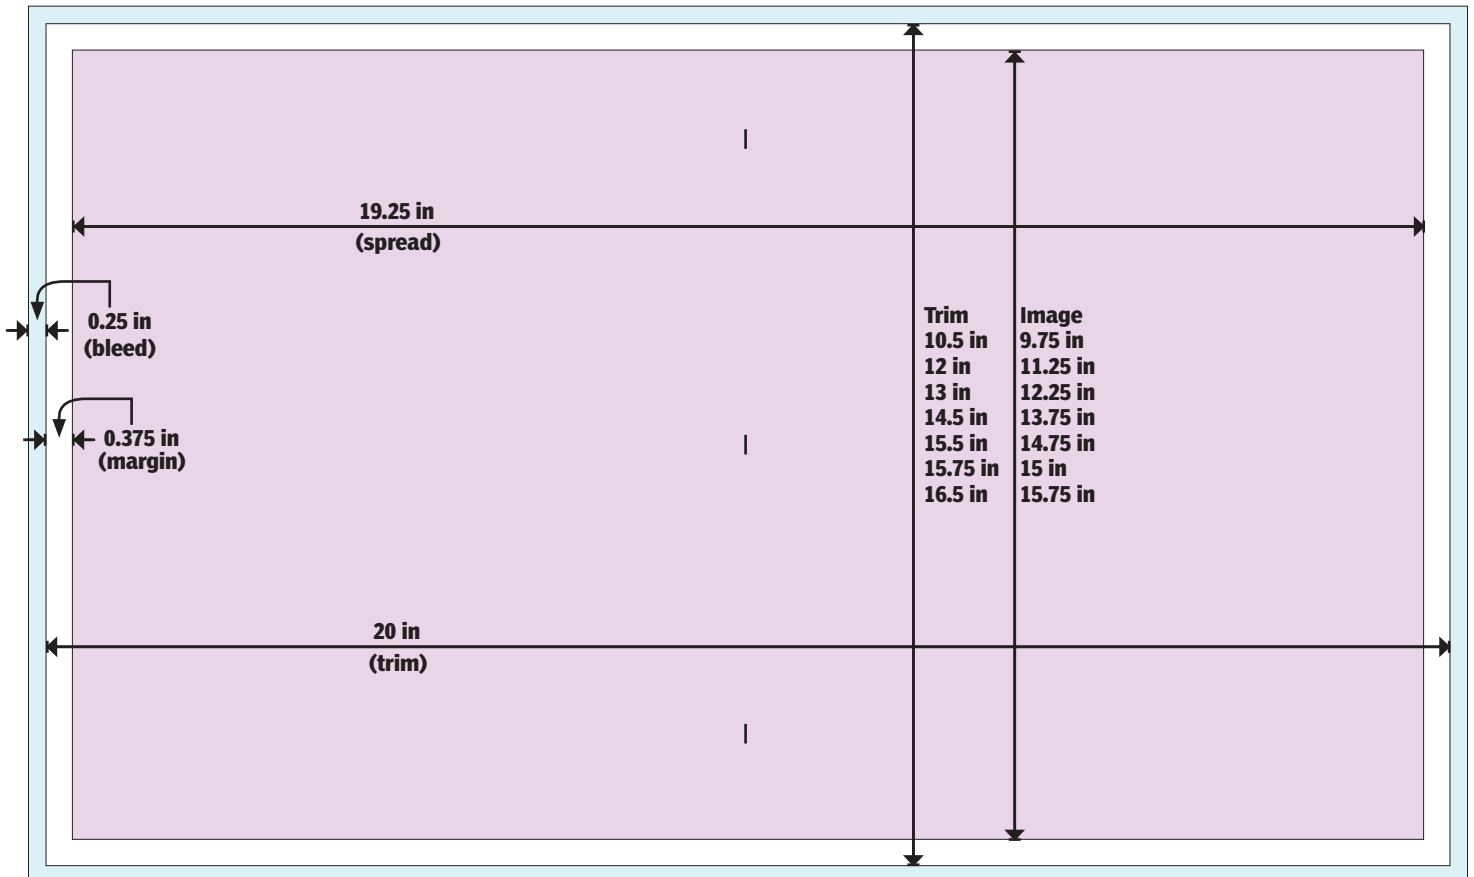

Standard Tab Sizes

10-in Stitch-and-Trim

Name	Depth	Trim Size	Image Area	Bleed [0.25]
TAB-SNT-10X1050	10.50 in	10x10.5	9.25x9.75	10.5x11
TAB-SNT-10X1050-DT	10.50 in	20x10.5	19.25x9.75	20.5x11
TAB-SNT-10X1200	12.00 in	10x12	9.25x11.25	10.5x12.5
TAB-SNT-10X1200-DT	12.00 in	20x12	19.25x11.25	20.5x12.5
TAB-SNT-10X1300	13.00 in	10x13	9.25x12.25	10.5x13.5
TAB-SNT-10X1300-DT	13.00 in	20x13	19.25x12.25	20.5x13.5
TAB-SNT-10X1450	14.50 in	10x14.5	9.25x13.75	10.5x15
TAB-SNT-10X1450-DT	14.50 in	20x14.5	19.25x13.75	20.5x15
TAB-SNT-10X1550	15.50 in	10x15.5	9.25x14.75	10.5x16
TAB-SNT-10X1550-DT	15.50 in	20x15.5	19.25x14.75	20.5x16
TAB-SNT-10X1575	15.75 in	10x15.75	9.25x15	10.5x16.25
TAB-SNT-10X1575-DT	15.75	20x15.75	19.25x15	20.5x16.25
TAB-SNT-10X1650	16.50 in	10x16.5	9.25x15.75	10.5x17
TAB-SNT-10X1650-DT	16.50 in	20x16.5	19.25x15.75	20.5x17

10.5-in Newsprint

	Depth	Printed Size	Image Area
TAB-NEW-105X1100	11.00 in	10.5x11	9.5x10
TAB-NEW-105X1100-DT	11.00 in	21x11	20x10
TAB-NEW-105X1250	12.50 in	10.5x12.5	9.5x11.5
TAB-NEW-105X1250-DT	12.50 in	21x12.5	20x11.5
TAB-NEW-105X1350	13.50 in	10.5x13.5	9.5x12.5
TAB-NEW-105X1350-DT	13.50 in	21x13.5	20x12.5
TAB-NEW-105X1500	15.00 in	10.5x15	9.5x14
TAB-NEW-105X1500-DT	15.00 in	21x15	20x14
TAB-NEW-105X1600	16.00 in	10.5x16	9.5x15
TAB-NEW-105X1600-DT	16.00 in	21x16	20x15
TAB-NEW-105X1700	17.00 in	10.5x17	9.5x16
TAB-NEW-105X1700-DT	17.00 in	21x17	20x16

10-IN Stitch & Trim Tab Template

Variable Depths

Variable Depths

10-IN Stitch & Trim Tab Template

TAB-SNT-10X1050

TAB-SNT-10X1050-DT

10-IN Stitch & Trim Tab Template

TAB-SNT-10X1200

10-IN Newsprint Tab Template

Variable Depth

Variable Depth

10-IN Newsprint Tab Template

TAB-NEW-105X1100

TAB-NEW-105X1100-DT

10-IN Newsprint Tab Template

TAB-NEW-105X1250