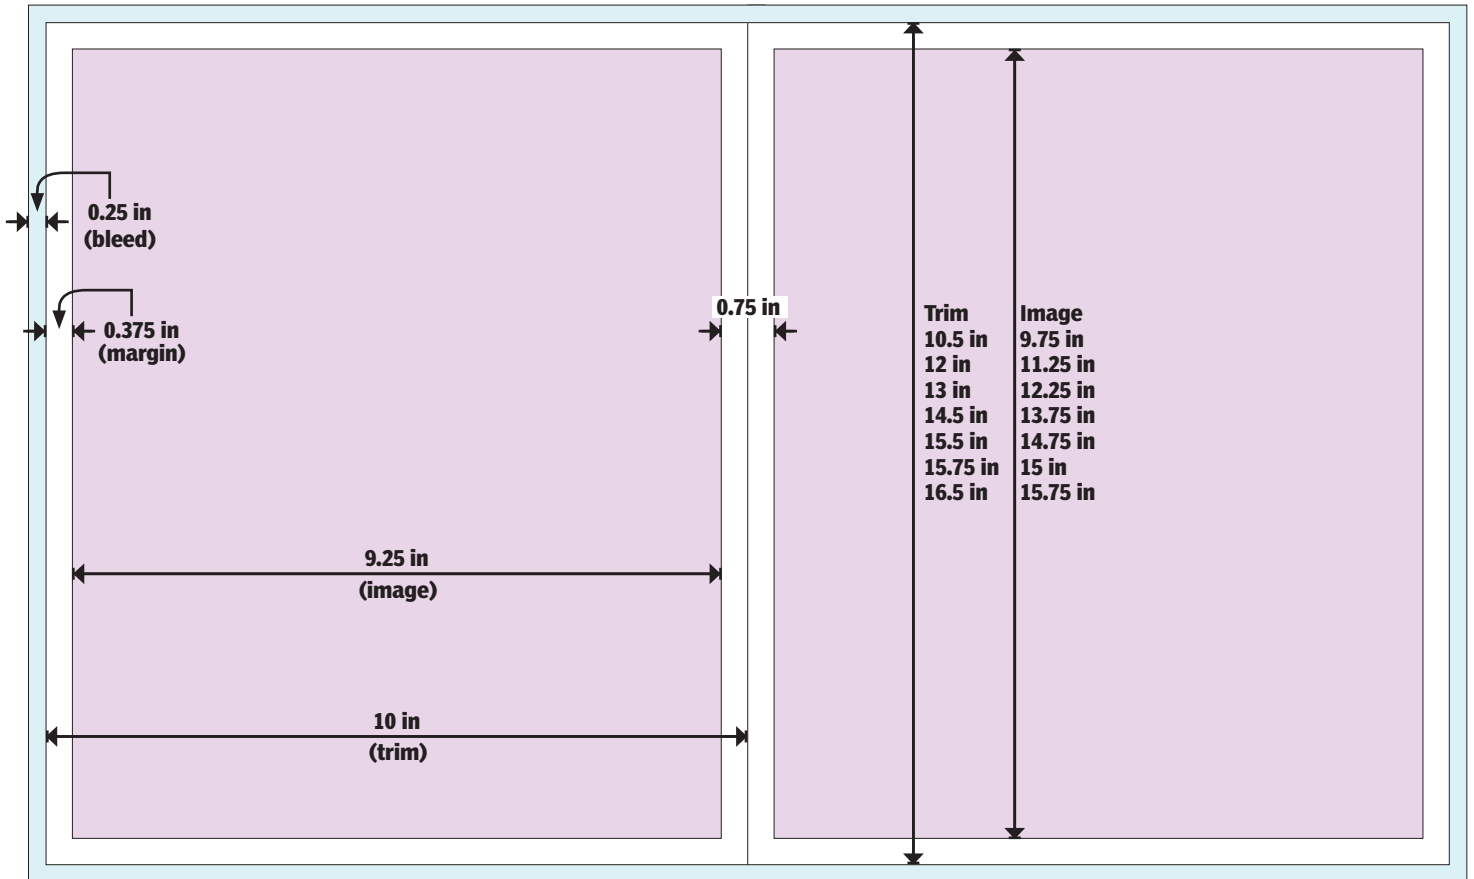

Standard Tab Sizes

10-in Stitch-and-Trim

Name	Depth	Trim Size	Image Area	Bleed [0.25]
TAB-SNT-10X1050	10.50 in	10x10.5	9.25x9.75	10.5x11
TAB-SNT-10X1050-DT	10.50 in	20x10.5	19.25x9.75	20.5x11
TAB-SNT-10X1200	12.00 in	10x12	9.25x11.25	10.5x12.5
TAB-SNT-10X1200-DT	12.00 in	20x12	19.25x11.25	20.5x12.5
TAB-SNT-10X1300	13.00 in	10x13	9.25x12.25	10.5x13.5
TAB-SNT-10X1300-DT	13.00 in	20x13	19.25x12.25	20.5x13.5
TAB-SNT-10X1450	14.50 in	10x14.5	9.25x13.75	10.5x15
TAB-SNT-10X1450-DT	14.50 in	20x14.5	19.25x13.75	20.5x15
TAB-SNT-10X1550	15.50 in	10x15.5	9.25x14.75	10.5x16
TAB-SNT-10X1550-DT	15.50 in	20x15.5	19.25x14.75	20.5x16
TAB-SNT-10X1575	15.75 in	10x15.75	9.25x15	10.5x16.25
TAB-SNT-10X1575-DT	15.75	20x15.75	19.25x15	20.5x16.25
TAB-SNT-10X1650	16.50 in	10x16.5	9.25x15.75	10.5x17
TAB-SNT-10X1650-DT	16.50 in	20x16.5	19.25x15.75	20.5x17

10.5-in Newsprint

	Depth	Printed Size	Image Area
TAB-NEW-105X1100	11.00 in	10.5x11	9.5x10
TAB-NEW-105X1100-DT	11.00 in	21x11	20x10
TAB-NEW-105X1250	12.50 in	10.5x12.5	9.5x11.5
TAB-NEW-105X1250-DT	12.50 in	21x12.5	20x11.5
TAB-NEW-105X1350	13.50 in	10.5x13.5	9.5x12.5
TAB-NEW-105X1350-DT	13.50 in	21x13.5	20x12.5
TAB-NEW-105X1500	15.00 in	10.5x15	9.5x14
TAB-NEW-105X1500-DT	15.00 in	21x15	20x14
TAB-NEW-105X1600	16.00 in	10.5x16	9.5x15
TAB-NEW-105X1600-DT	16.00 in	21x16	20x15
TAB-NEW-105X1700	17.00 in	10.5x17	9.5x16
TAB-NEW-105X1700-DT	17.00 in	21x17	20x16

10-IN Stitch & Trim Tab Template

Variable Depths

Variable Depths

10-IN Stitch & Trim Tab Template

TAB-SNT-10X1050

TAB-SNT-10X1050-DT

10-IN Stitch & Trim Tab Template

TAB-SNT-10X1200

10-IN Newsprint Tab Template

Variable Depth

Variable Depth

10-IN Newsprint Tab Template

TAB-NEW-105X1100

TAB-NEW-105X1100-DT

10-IN Newsprint Tab Template

TAB-NEW-105X1250