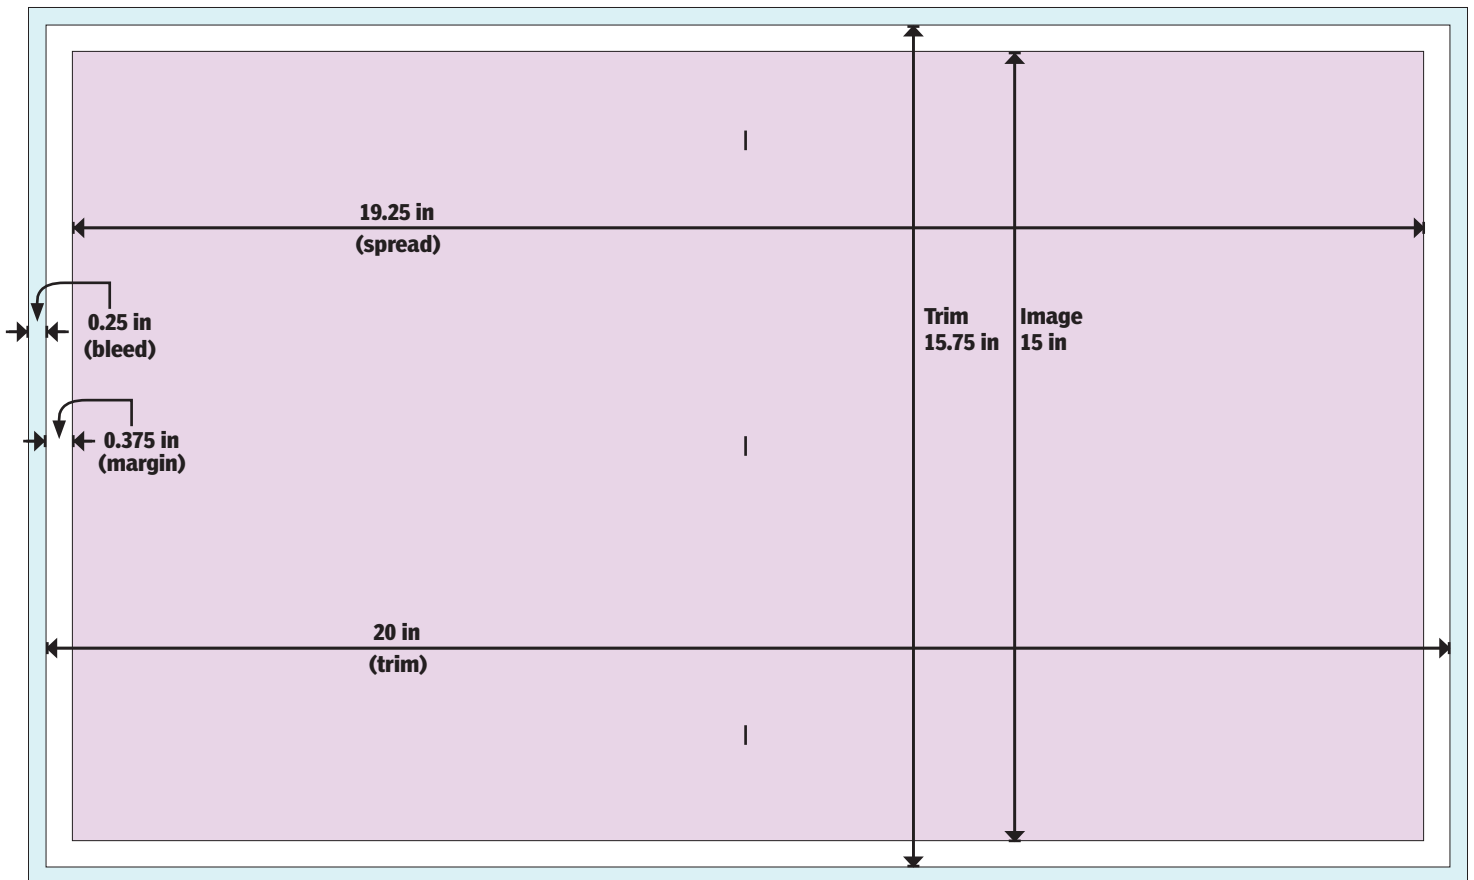

Standard Tab Sizes

10-in Stitch-and-Trim

Name	Depth	Trim Size	Image Area	Bleed [0.25]
TAB-SNT-10X1050	10.50 in	10x10.5	9.25x9.75	10.5x11
TAB-SNT-10X1050-DT	10.50 in	20x10.5	19.25x9.75	20.5x11
TAB-SNT-10X1200	12.00 in	10x12	9.25x11.25	10.5x12.5
TAB-SNT-10X1200-DT	12.00 in	20x12	19.25x11.25	20.5x12.5
TAB-SNT-10X1300	13.00 in	10x13	9.25x12.25	10.5x13.5
TAB-SNT-10X1300-DT	13.00 in	20x13	19.25x12.25	20.5x13.5
TAB-SNT-10X1450	14.50 in	10x14.5	9.25x13.75	10.5x15
TAB-SNT-10X1450-DT	14.50 in	20x14.5	19.25x13.75	20.5x15
TAB-SNT-10X1550	15.50 in	10x15.5	9.25x14.75	10.5x16
TAB-SNT-10X1550-DT	15.50 in	20x15.5	19.25x14.75	20.5x16
TAB-SNT-10X1575	15.75 in	10x15.75	9.25x15	10.5x16.25
TAB-SNT-10X1575-DT	15.75	20x15.75	19.25x15	20.5x16.25
TAB-SNT-10X1650	16.50 in	10x16.5	9.25x15.75	10.5x17
TAB-SNT-10X1650-DT	16.50 in	20x16.5	19.25x15.75	20.5x17

10-IN Stitch & Trim Tab Template

Variable Depths

Variable Depths

10-IN Stitch & Trim Tab Template

TAB-SNT-10X1050

TAB-SNT-10X1050-DT

10-IN Stitch & Trim Tab Template

TAB-SNT-10X1200

TAB-SNT-10X1550

TAB-SNT-10X1550-DT

10-IN Stitch & Trim Tab Template

TAB-SNT-10X1575

TAB-SNT-10X1575-DT

10-IN Stitch & Trim Tab Template

TAB-SNT-10X1650

TAB-SNT-10X1650-DT

10-IN Newsprint Tab Template

Variable Depth

Variable Depth

10-IN Newsprint Tab Template

TAB-NEW-105X1100

TAB-NEW-105X1100-DT

10-IN Newsprint Tab Template

TAB-NEW-105X1250