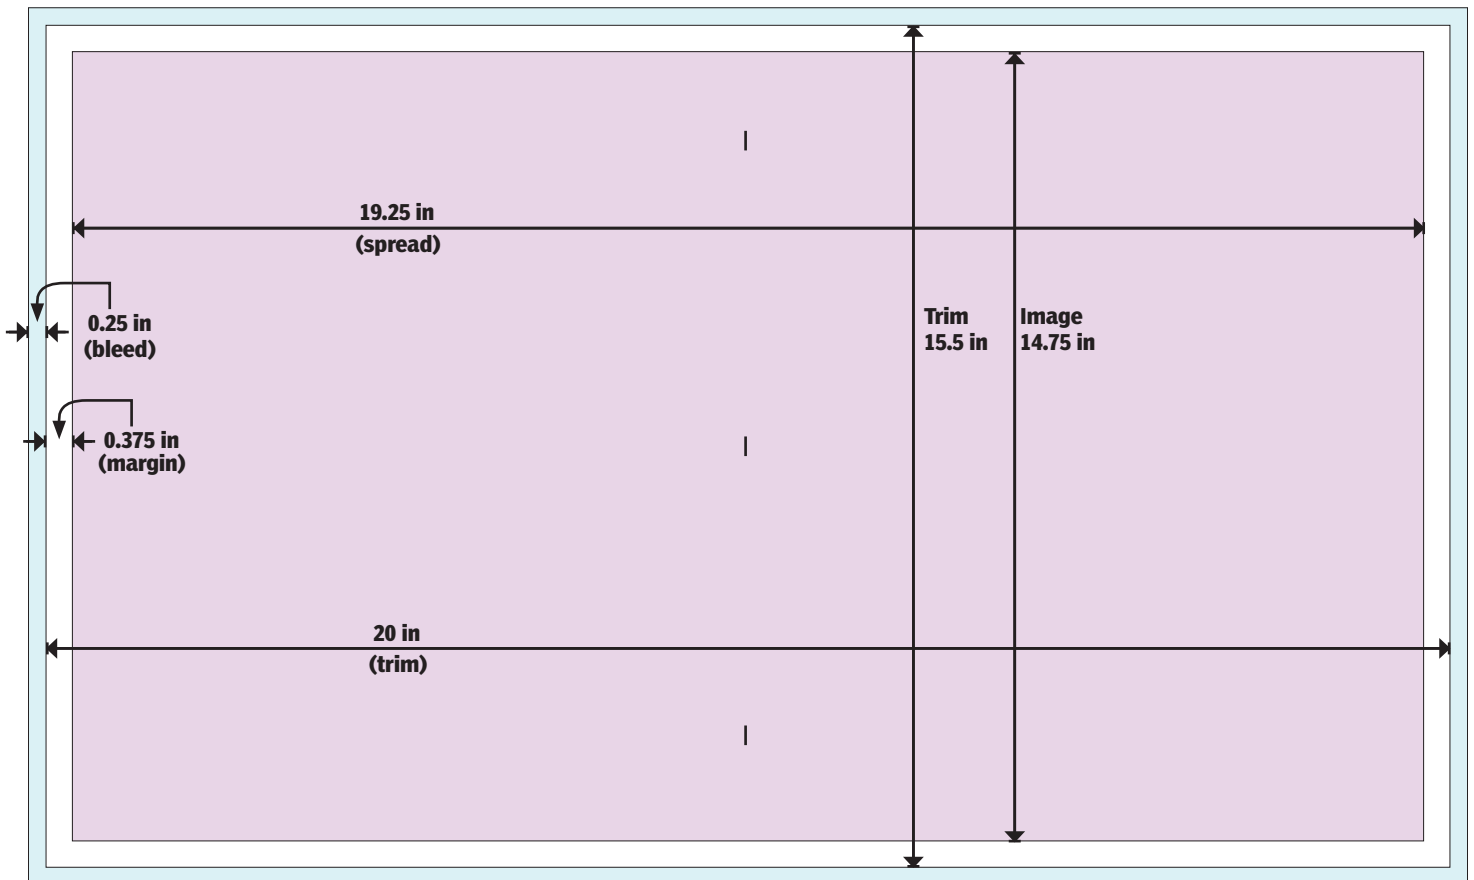

TAB-SNT-10X1550-DT