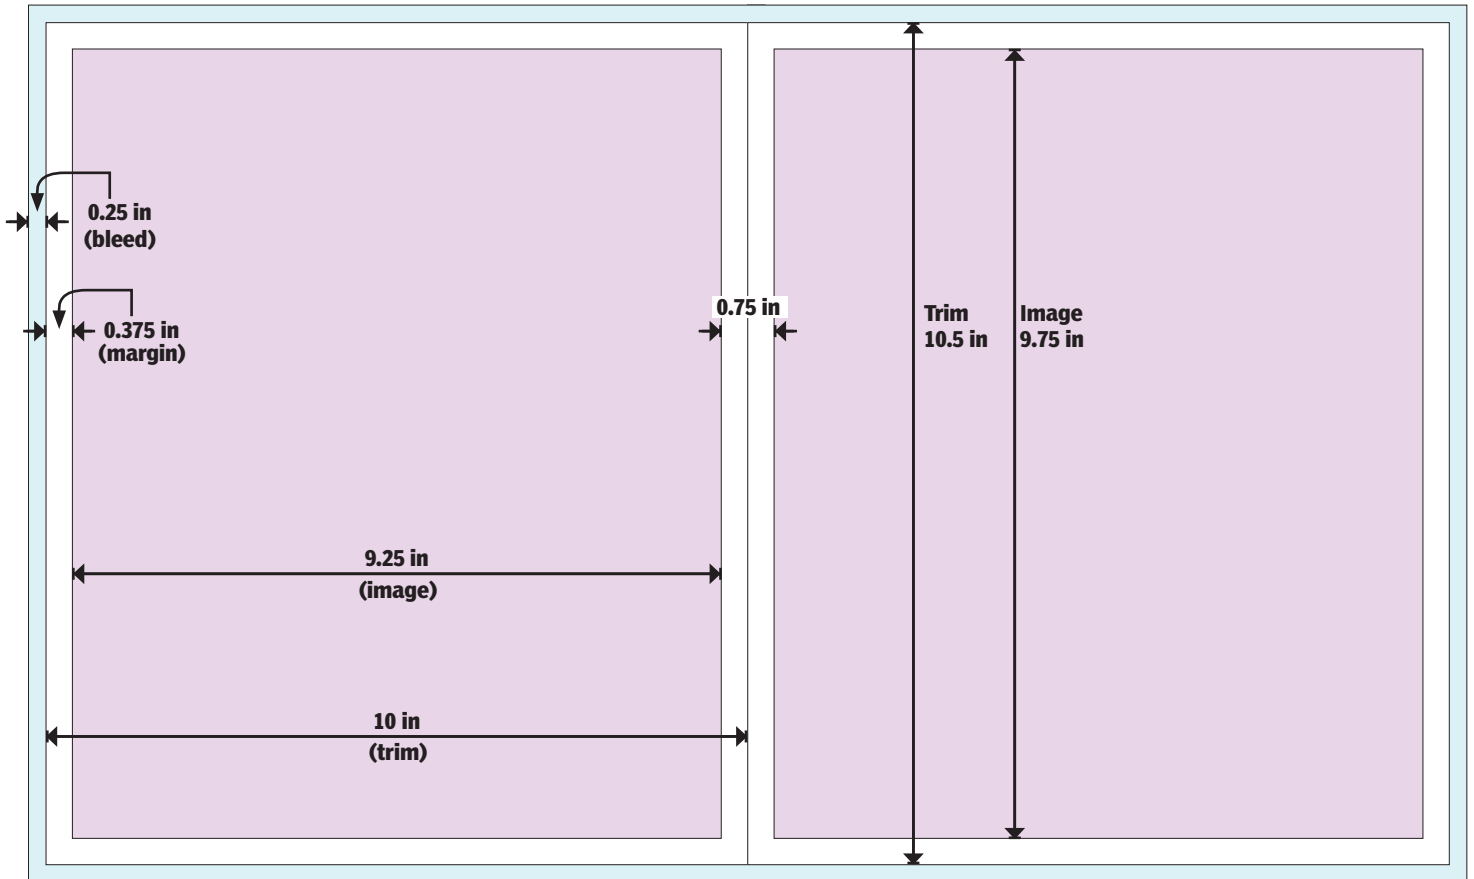

Standard Tab Sizes

10-in Stitch-and-Trim

Name	Depth	Trim Size	Image Area	Bleed [0.25]
TAB-SNT-10X1050	10.50 in	10x10.5	9.25x9.75	10.5x11
TAB-SNT-10X1050-DT	10.50 in	20x10.5	19.25x9.75	20.5x11
TAB-SNT-10X1200	12.00 in	10x12	9.25x11.25	10.5x12.5
TAB-SNT-10X1200-DT	12.00 in	20x12	19.25x11.25	20.5x12.5
TAB-SNT-10X1300	13.00 in	10x13	9.25x12.25	10.5x13.5
TAB-SNT-10X1300-DT	13.00 in	20x13	19.25x12.25	20.5x13.5
TAB-SNT-10X1450	14.50 in	10x14.5	9.25x13.75	10.5x15
TAB-SNT-10X1450-DT	14.50 in	20x14.5	19.25x13.75	20.5x15
TAB-SNT-10X1550	15.50 in	10x15.5	9.25x14.75	10.5x16
TAB-SNT-10X1550-DT	15.50 in	20x15.5	19.25x14.75	20.5x16
TAB-SNT-10X1575	15.75 in	10x15.75	9.25x15	10.5x16.25
TAB-SNT-10X1575-DT	15.75	20x15.75	19.25x15	20.5x16.25
TAB-SNT-10X1650	16.50 in	10x16.5	9.25x15.75	10.5x17
TAB-SNT-10X1650-DT	16.50 in	20x16.5	19.25x15.75	20.5x17

10-IN Stitch & Trim Tab Template

Variable Depths

Variable Depths

10-IN Stitch & Trim Tab Template

TAB-SNT-10X1050

TAB-SNT-10X1050-DT

10-IN Stitch & Trim Tab Template

TAB-SNT-10X1200

TAB-SNT-10X1200-DT

10-IN Stitch & Trim Tab Template

TAB-SNT-10X1300

TAB-SNT-10X1300-DT

10-IN Stitch & Trim Tab Template

TAB-SNT-10X1450

TAB-SNT-10X1450-DT

10-IN Stitch & Trim Tab Template

10-IN Newsprint Tab Template

Variable Depth

Variable Depth

10-IN Newsprint Tab Template

TAB-NEW-105X1100

TAB-NEW-105X1100-DT

10-IN Newsprint Tab Template

TAB-NEW-105X1250