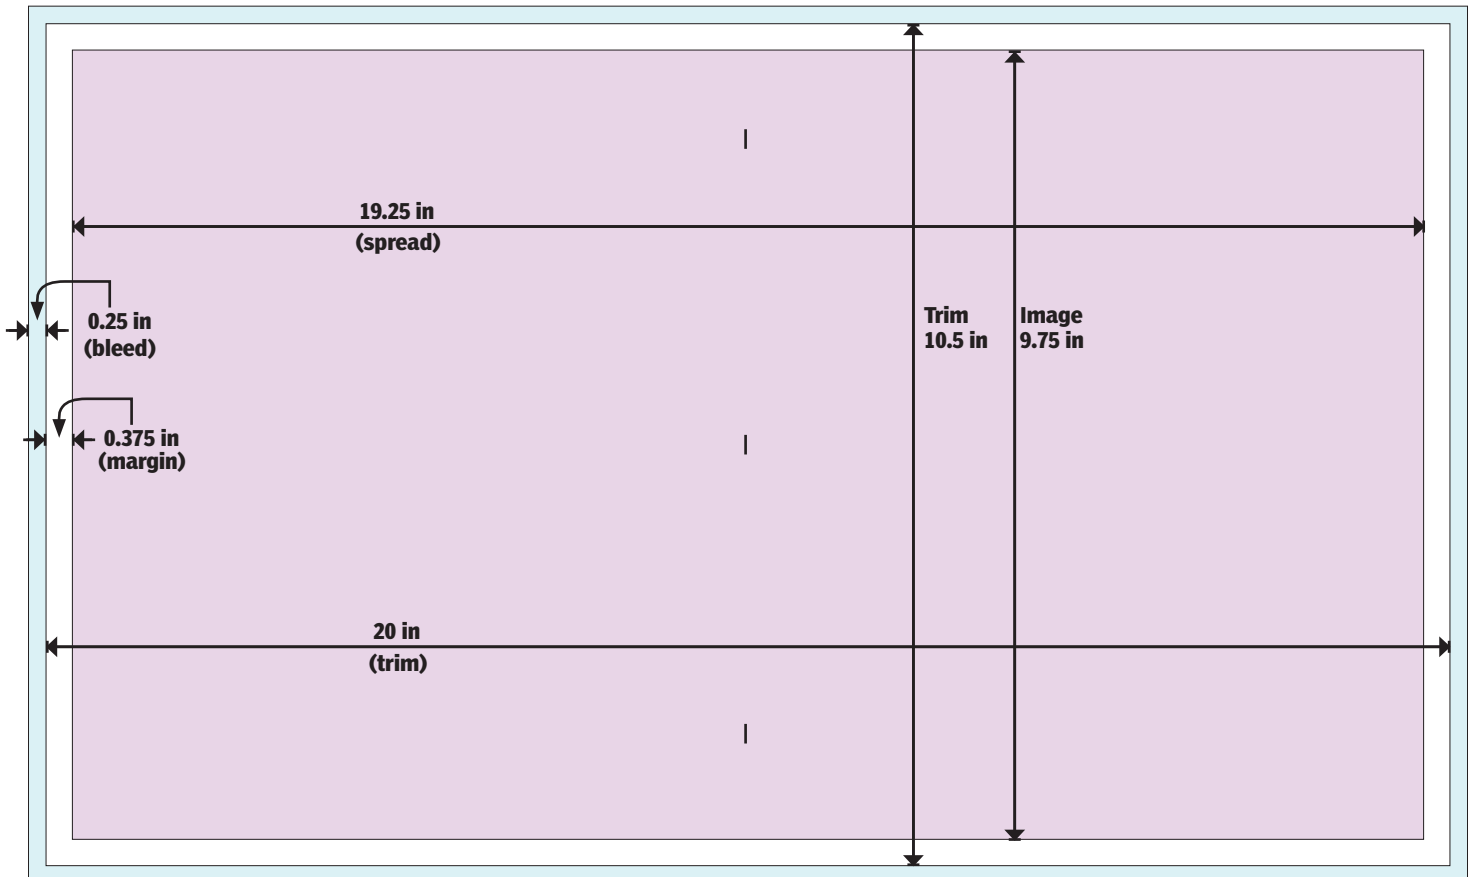

Standard Tab Sizes

10-in Stitch-and-Trim

Name	Depth	Trim Size	Image Area	Bleed [0.25]
TAB-SNT-10X1050	10.50 in	10x10.5	9.25x9.75	10.5x11
TAB-SNT-10X1050-DT	10.50 in	20x10.5	19.25x9.75	20.5x11
TAB-SNT-10X1200	12.00 in	10x12	9.25x11.25	10.5x12.5
TAB-SNT-10X1200-DT	12.00 in	20x12	19.25x11.25	20.5x12.5
TAB-SNT-10X1300	13.00 in	10x13	9.25x12.25	10.5x13.5
TAB-SNT-10X1300-DT	13.00 in	20x13	19.25x12.25	20.5x13.5
TAB-SNT-10X1450	14.50 in	10x14.5	9.25x13.75	10.5x15
TAB-SNT-10X1450-DT	14.50 in	20x14.5	19.25x13.75	20.5x15
TAB-SNT-10X1550	15.50 in	10x15.5	9.25x14.75	10.5x16
TAB-SNT-10X1550-DT	15.50 in	20x15.5	19.25x14.75	20.5x16
TAB-SNT-10X1575	15.75 in	10x15.75	9.25x15	10.5x16.25
TAB-SNT-10X1575-DT	15.75	20x15.75	19.25x15	20.5x16.25
TAB-SNT-10X1650	16.50 in	10x16.5	9.25x15.75	10.5x17
TAB-SNT-10X1650-DT	16.50 in	20x16.5	19.25x15.75	20.5x17

10.5-in Newsprint

	Depth	Printed Size	Image Area
TAB-NEW-105X1100	11.00 in	10.5x11	9.5x10
TAB-NEW-105X1100-DT	11.00 in	21x11	20x10
TAB-NEW-105X1250	12.50 in	10.5x12.5	9.5x11.5
TAB-NEW-105X1250-DT	12.50 in	21x12.5	20x11.5
TAB-NEW-105X1350	13.50 in	10.5x13.5	9.5x12.5
TAB-NEW-105X1350-DT	13.50 in	21x13.5	20x12.5
TAB-NEW-105X1500	15.00 in	10.5x15	9.5x14
TAB-NEW-105X1500-DT	15.00 in	21x15	20x14
TAB-NEW-105X1600	16.00 in	10.5x16	9.5x15
TAB-NEW-105X1600-DT	16.00 in	21x16	20x15
TAB-NEW-105X1700	17.00 in	10.5x17	9.5x16
TAB-NEW-105X1700-DT	17.00 in	21x17	20x16

10-IN Stitch & Trim Tab Template

Variable Depths

Variable Depths

10-IN Stitch & Trim Tab Template

TAB-SNT-10X1050

TAB-SNT-10X1050-DT

10-IN Stitch & Trim Tab Template

TAB-SNT-10X1200

TAB-SNT-10X1200-DT

10-IN Stitch & Trim Tab Template

TAB-SNT-10X1300

TAB-SNT-10X1300-DT

10-IN Stitch & Trim Tab Template

TAB-SNT-10X1450

TAB-SNT-10X1450-DT

10-IN Stitch & Trim Tab Template