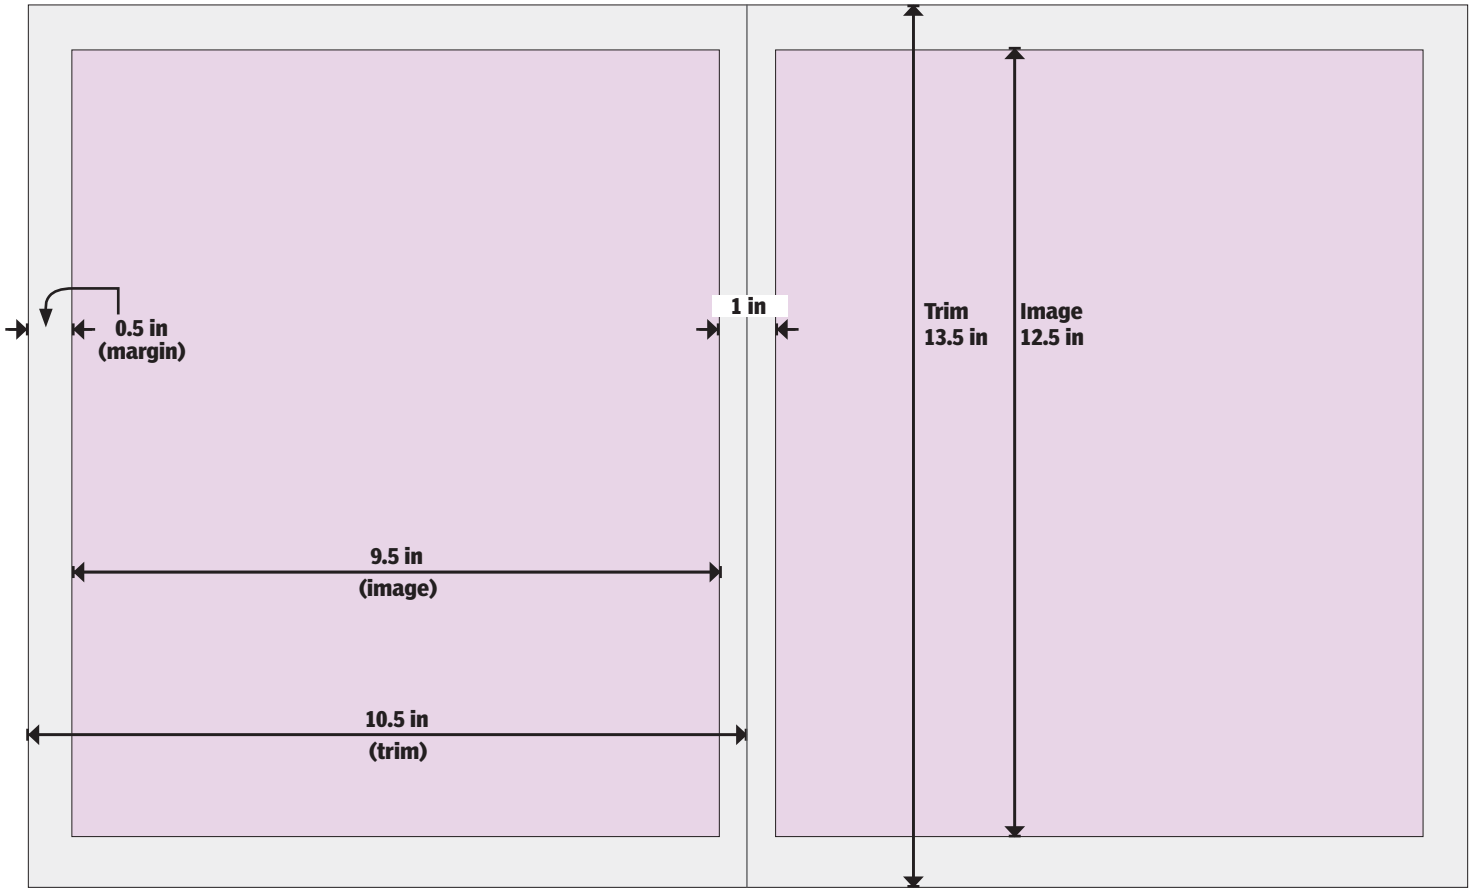

Standard Tab Sizes

10-in Stitch-and-Trim

Name	Depth	Trim Size	Image Area	Bleed [0.25]
TAB-SNT-10X1050	10.50 in	10x10.5	9.25x9.75	10.5x11
TAB-SNT-10X1050-DT	10.50 in	20x10.5	19.25x9.75	20.5x11
TAB-SNT-10X1200	12.00 in	10x12	9.25x11.25	10.5x12.5
TAB-SNT-10X1200-DT	12.00 in	20x12	19.25x11.25	20.5x12.5
TAB-SNT-10X1300	13.00 in	10x13	9.25x12.25	10.5x13.5
TAB-SNT-10X1300-DT	13.00 in	20x13	19.25x12.25	20.5x13.5
TAB-SNT-10X1450	14.50 in	10x14.5	9.25x13.75	10.5x15
TAB-SNT-10X1450-DT	14.50 in	20x14.5	19.25x13.75	20.5x15
TAB-SNT-10X1550	15.50 in	10x15.5	9.25x14.75	10.5x16
TAB-SNT-10X1550-DT	15.50 in	20x15.5	19.25x14.75	20.5x16
TAB-SNT-10X1575	15.75 in	10x15.75	9.25x15	10.5x16.25
TAB-SNT-10X1575-DT	15.75	20x15.75	19.25x15	20.5x16.25
TAB-SNT-10X1650	16.50 in	10x16.5	9.25x15.75	10.5x17
TAB-SNT-10X1650-DT	16.50 in	20x16.5	19.25x15.75	20.5x17

10-IN Stitch & Trim Tab Template

Variable Depths

Variable Depths

10-IN Stitch & Trim Tab Template

TAB-SNT-10X1050

TAB-SNT-10X1050-DT

10-IN Stitch & Trim Tab Template

TAB-SNT-10X1200

10-IN Newsprint Tab Template

Variable Depth

Variable Depth

10-IN Newsprint Tab Template

TAB-NEW-105X1100

TAB-NEW-105X1100-DT

10-IN Newsprint Tab Template

TAB-NEW-105X1250

TAB-NEW-105X1250-DT

10-IN Newsprint Tab Template

TAB-NEW-105X1350

TAB-NEW-105X1350-DT

10-IN Newsprint Tab Template

TAB-NEW-105X1500

TAB-NEW-105X1500-DT

10-IN Newsprint Tab Template