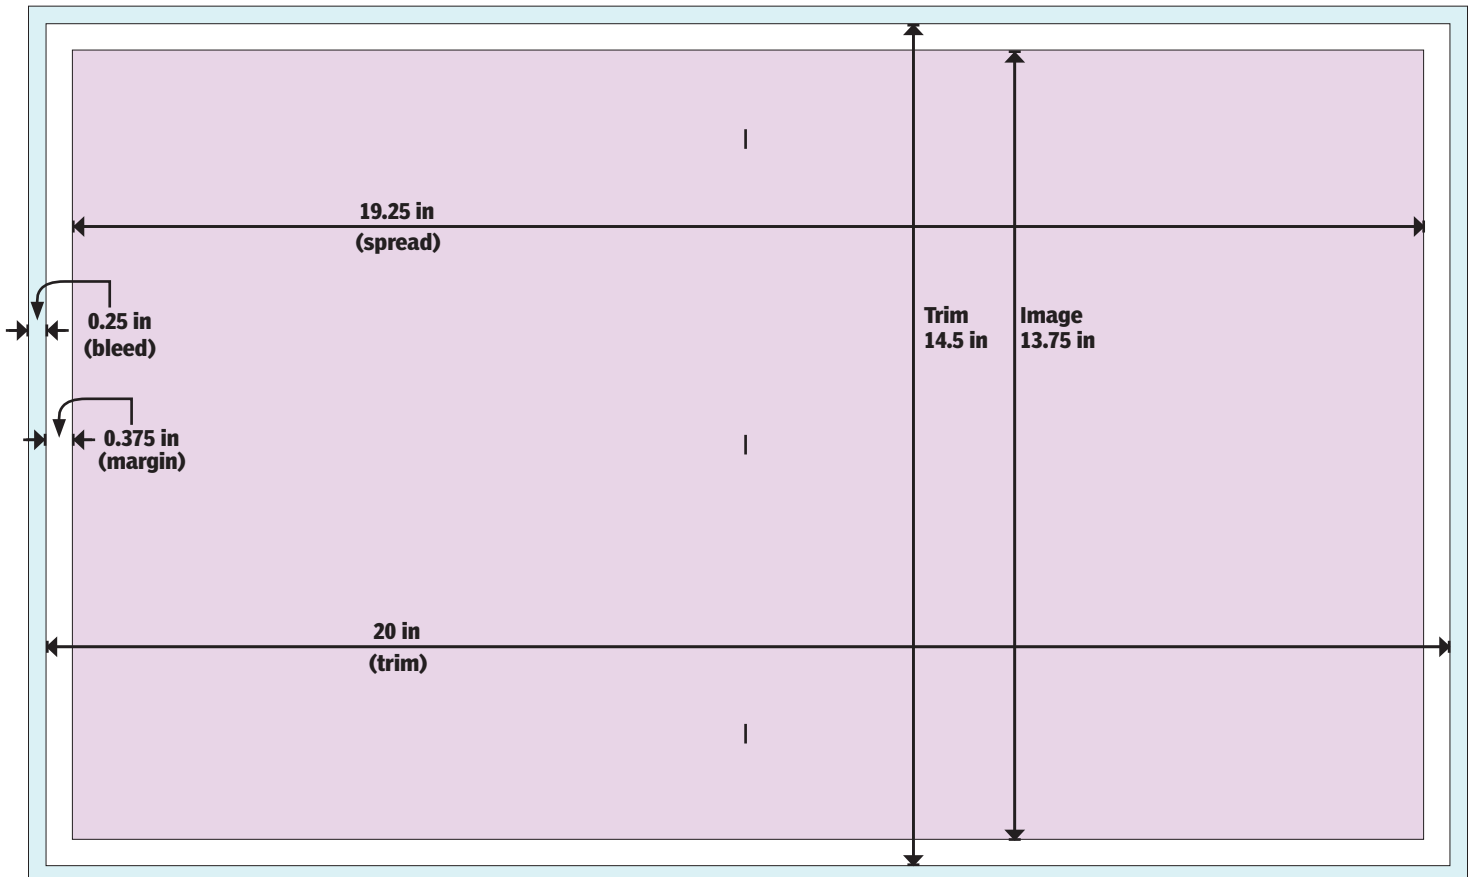

Standard Tab Sizes

10-in Stitch-and-Trim

Name	Depth	Trim Size	Image Area	Bleed [0.25]
TAB-SNT-10X1050	10.50 in	10x10.5	9.25x9.75	10.5x11
TAB-SNT-10X1050-DT	10.50 in	20x10.5	19.25x9.75	20.5x11
TAB-SNT-10X1200	12.00 in	10x12	9.25x11.25	10.5x12.5
TAB-SNT-10X1200-DT	12.00 in	20x12	19.25x11.25	20.5x12.5
TAB-SNT-10X1300	13.00 in	10x13	9.25x12.25	10.5x13.5
TAB-SNT-10X1300-DT	13.00 in	20x13	19.25x12.25	20.5x13.5
TAB-SNT-10X1450	14.50 in	10x14.5	9.25x13.75	10.5x15
TAB-SNT-10X1450-DT	14.50 in	20x14.5	19.25x13.75	20.5x15
TAB-SNT-10X1550	15.50 in	10x15.5	9.25x14.75	10.5x16
TAB-SNT-10X1550-DT	15.50 in	20x15.5	19.25x14.75	20.5x16
TAB-SNT-10X1575	15.75 in	10x15.75	9.25x15	10.5x16.25
TAB-SNT-10X1575-DT	15.75	20x15.75	19.25x15	20.5x16.25
TAB-SNT-10X1650	16.50 in	10x16.5	9.25x15.75	10.5x17
TAB-SNT-10X1650-DT	16.50 in	20x16.5	19.25x15.75	20.5x17

10-IN Stitch & Trim Tab Template

Variable Depths

Variable Depths

10-IN Stitch & Trim Tab Template

TAB-SNT-10X1050

TAB-SNT-10X1050-DT

10-IN Stitch & Trim Tab Template

TAB-SNT-10X1200

TAB-SNT-10X1200-DT

10-IN Stitch & Trim Tab Template

TAB-SNT-10X1300

TAB-SNT-10X1300-DT

10-IN Stitch & Trim Tab Template

TAB-SNT-10X1450

TAB-SNT-10X1450-DT

10-IN Stitch & Trim Tab Template

10-IN Newsprint Tab Template

Variable Depth

Variable Depth

10-IN Newsprint Tab Template

TAB-NEW-105X1100

TAB-NEW-105X1100-DT

10-IN Newsprint Tab Template

TAB-NEW-105X1250