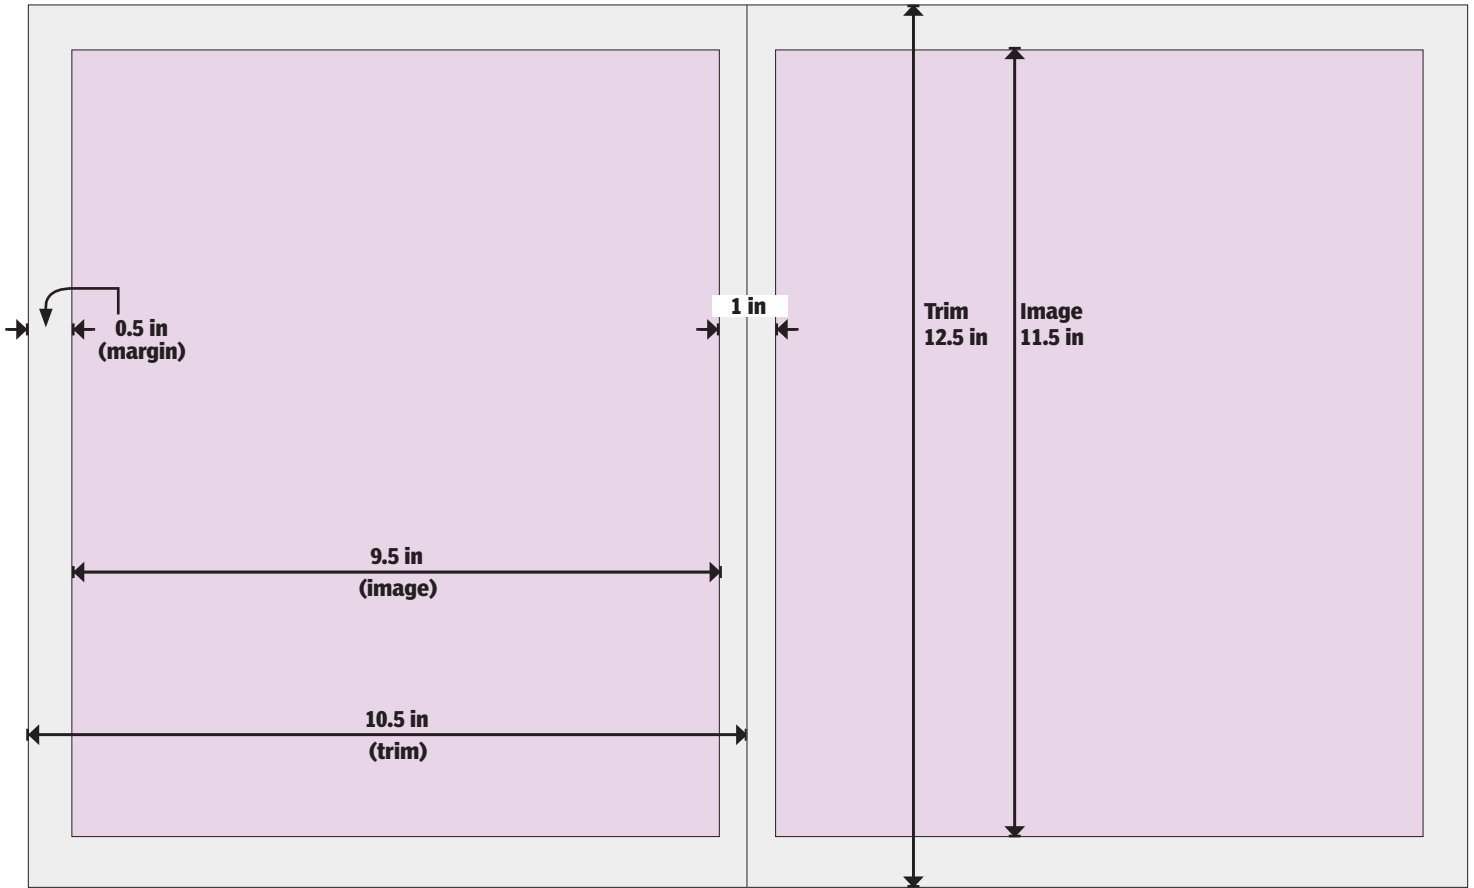

Standard Tab Sizes

10-in Stitch-and-Trim

Name	Depth	Trim Size	Image Area	Bleed [0.25]
TAB-SNT-10X1050	10.50 in	10x10.5	9.25x9.75	10.5x11
TAB-SNT-10X1050-DT	10.50 in	20x10.5	19.25x9.75	20.5x11
TAB-SNT-10X1200	12.00 in	10x12	9.25x11.25	10.5x12.5
TAB-SNT-10X1200-DT	12.00 in	20x12	19.25x11.25	20.5x12.5
TAB-SNT-10X1300	13.00 in	10x13	9.25x12.25	10.5x13.5
TAB-SNT-10X1300-DT	13.00 in	20x13	19.25x12.25	20.5x13.5
TAB-SNT-10X1450	14.50 in	10x14.5	9.25x13.75	10.5x15
TAB-SNT-10X1450-DT	14.50 in	20x14.5	19.25x13.75	20.5x15
TAB-SNT-10X1550	15.50 in	10x15.5	9.25x14.75	10.5x16
TAB-SNT-10X1550-DT	15.50 in	20x15.5	19.25x14.75	20.5x16
TAB-SNT-10X1575	15.75 in	10x15.75	9.25x15	10.5x16.25
TAB-SNT-10X1575-DT	15.75	20x15.75	19.25x15	20.5x16.25
TAB-SNT-10X1650	16.50 in	10x16.5	9.25x15.75	10.5x17
TAB-SNT-10X1650-DT	16.50 in	20x16.5	19.25x15.75	20.5x17

10-IN Stitch & Trim Tab Template

Variable Depths

Variable Depths

10-IN Stitch & Trim Tab Template

TAB-SNT-10X1050

TAB-SNT-10X1050-DT

10-IN Stitch & Trim Tab Template

TAB-SNT-10X1200

10-IN Newsprint Tab Template

Variable Depth

Variable Depth

10-IN Newsprint Tab Template

TAB-NEW-105X1100

TAB-NEW-105X1100-DT

10-IN Newsprint Tab Template

TAB-NEW-105X1250

TAB-NEW-105X1250-DT

10-IN Newsprint Tab Template

TAB-NEW-105X1350

TAB-NEW-105X1350-DT

10-IN Newsprint Tab Template

TAB-NEW-105X1500

TAB-NEW-105X1500-DT

10-IN Newsprint Tab Template