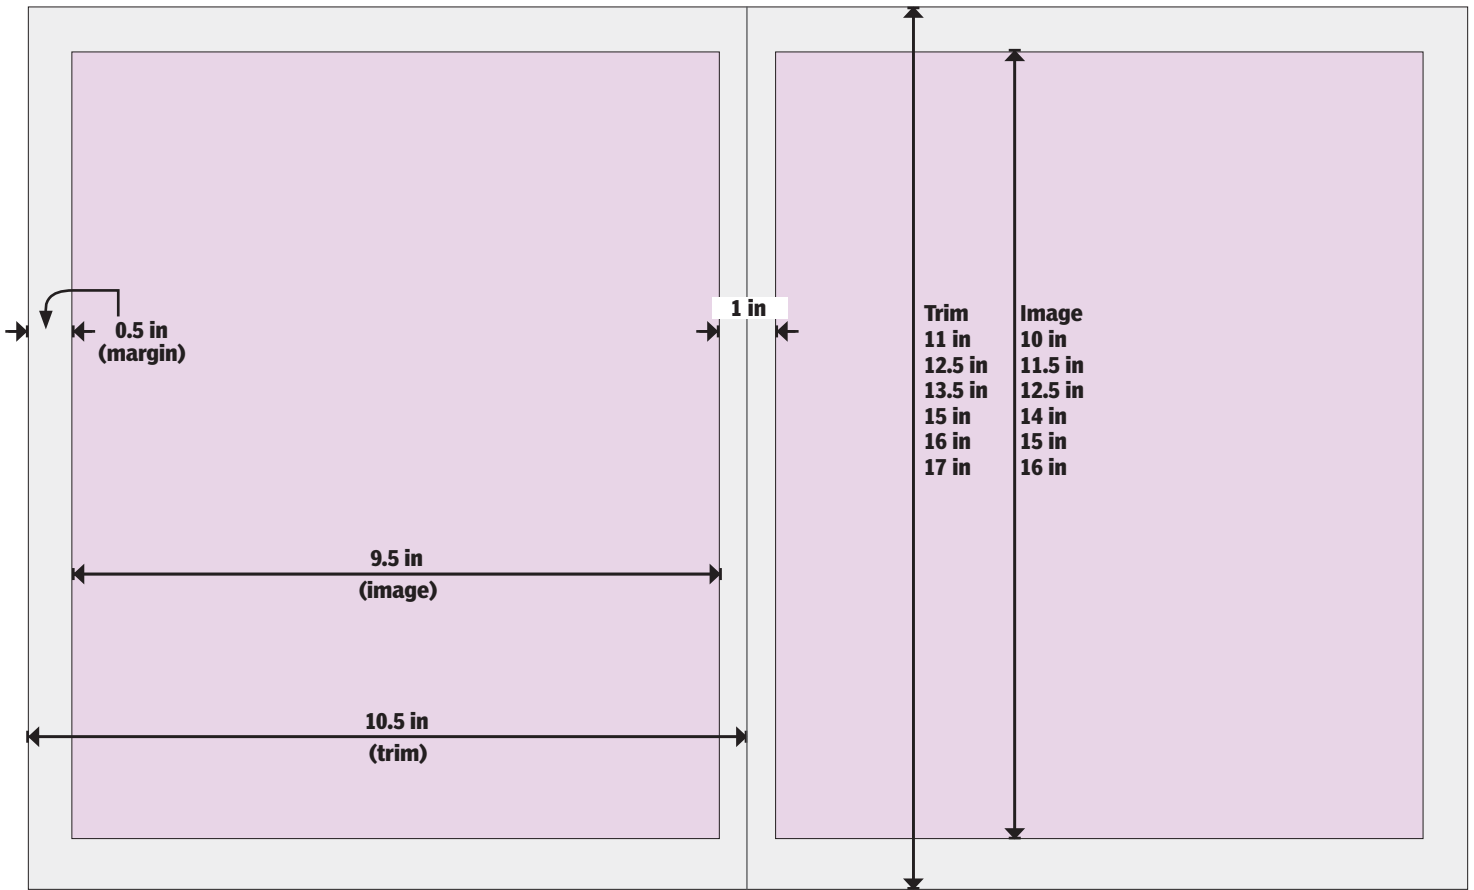

Standard Tab Sizes

10-in Stitch-and-Trim

Name	Depth	Trim Size	Image Area	Bleed [0.25]
TAB-SNT-10X1050	10.50 in	10x10.5	9.25x9.75	10.5x11
TAB-SNT-10X1050-DT	10.50 in	20x10.5	19.25x9.75	20.5x11
TAB-SNT-10X1200	12.00 in	10x12	9.25x11.25	10.5x12.5
TAB-SNT-10X1200-DT	12.00 in	20x12	19.25x11.25	20.5x12.5
TAB-SNT-10X1300	13.00 in	10x13	9.25x12.25	10.5x13.5
TAB-SNT-10X1300-DT	13.00 in	20x13	19.25x12.25	20.5x13.5
TAB-SNT-10X1450	14.50 in	10x14.5	9.25x13.75	10.5x15
TAB-SNT-10X1450-DT	14.50 in	20x14.5	19.25x13.75	20.5x15
TAB-SNT-10X1550	15.50 in	10x15.5	9.25x14.75	10.5x16
TAB-SNT-10X1550-DT	15.50 in	20x15.5	19.25x14.75	20.5x16
TAB-SNT-10X1575	15.75 in	10x15.75	9.25x15	10.5x16.25
TAB-SNT-10X1575-DT	15.75	20x15.75	19.25x15	20.5x16.25
TAB-SNT-10X1650	16.50 in	10x16.5	9.25x15.75	10.5x17
TAB-SNT-10X1650-DT	16.50 in	20x16.5	19.25x15.75	20.5x17

10-IN Stitch & Trim Tab Template

Variable Depths

Variable Depths

10-IN Stitch & Trim Tab Template

TAB-SNT-10X1050

TAB-SNT-10X1050-DT

10-IN Stitch & Trim Tab Template

TAB-SNT-10X1200

TAB-SNT-10X1550

TAB-SNT-10X1550-DT

10-IN Stitch & Trim Tab Template

TAB-SNT-10X1575

TAB-SNT-10X1575-DT

10-IN Stitch & Trim Tab Template

TAB-SNT-10X1650

TAB-SNT-10X1650-DT

10-IN Newsprint Tab Template

Variable Depth

Variable Depth

10-IN Newsprint Tab Template

TAB-NEW-105X1100

TAB-NEW-105X1100-DT

10-IN Newsprint Tab Template

TAB-NEW-105X1250