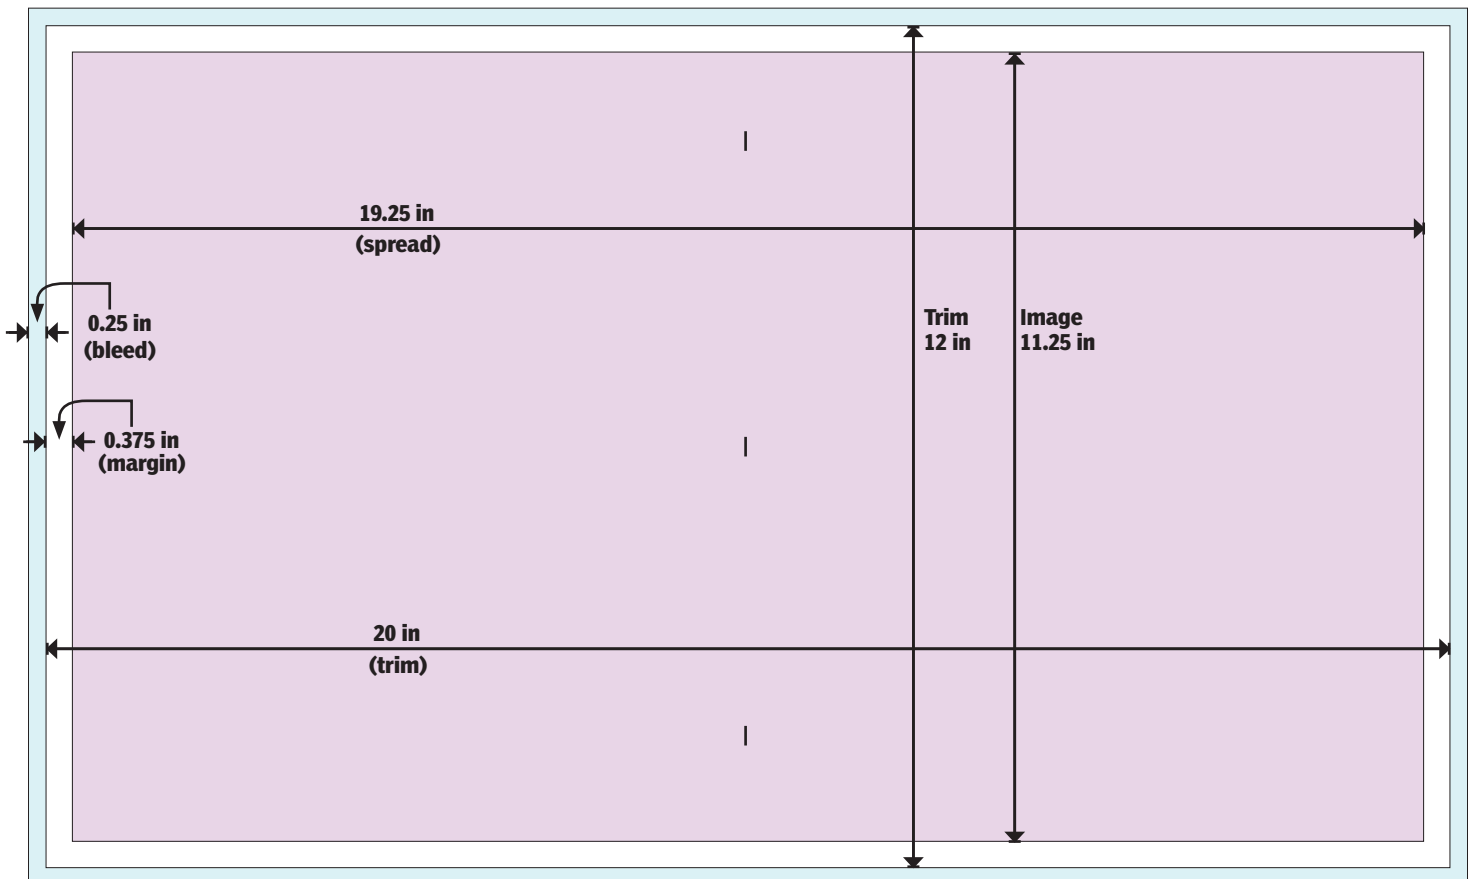

Standard Tab Sizes

10-in Stitch-and-Trim

Name	Depth	Trim Size	Image Area	Bleed [0.25]
TAB-SNT-10X1050	10.50 in	10x10.5	9.25x9.75	10.5x11
TAB-SNT-10X1050-DT	10.50 in	20x10.5	19.25x9.75	20.5x11
TAB-SNT-10X1200	12.00 in	10x12	9.25x11.25	10.5x12.5
TAB-SNT-10X1200-DT	12.00 in	20x12	19.25x11.25	20.5x12.5
TAB-SNT-10X1300	13.00 in	10x13	9.25x12.25	10.5x13.5
TAB-SNT-10X1300-DT	13.00 in	20x13	19.25x12.25	20.5x13.5
TAB-SNT-10X1450	14.50 in	10x14.5	9.25x13.75	10.5x15
TAB-SNT-10X1450-DT	14.50 in	20x14.5	19.25x13.75	20.5x15
TAB-SNT-10X1550	15.50 in	10x15.5	9.25x14.75	10.5x16
TAB-SNT-10X1550-DT	15.50 in	20x15.5	19.25x14.75	20.5x16
TAB-SNT-10X1575	15.75 in	10x15.75	9.25x15	10.5x16.25
TAB-SNT-10X1575-DT	15.75	20x15.75	19.25x15	20.5x16.25
TAB-SNT-10X1650	16.50 in	10x16.5	9.25x15.75	10.5x17
TAB-SNT-10X1650-DT	16.50 in	20x16.5	19.25x15.75	20.5x17

10.5-in Newsprint

	Depth	Printed Size	Image Area
TAB-NEW-105X1100	11.00 in	10.5x11	9.5x10
TAB-NEW-105X1100-DT	11.00 in	21x11	20x10
TAB-NEW-105X1250	12.50 in	10.5x12.5	9.5x11.5
TAB-NEW-105X1250-DT	12.50 in	21x12.5	20x11.5
TAB-NEW-105X1350	13.50 in	10.5x13.5	9.5x12.5
TAB-NEW-105X1350-DT	13.50 in	21x13.5	20x12.5
TAB-NEW-105X1500	15.00 in	10.5x15	9.5x14
TAB-NEW-105X1500-DT	15.00 in	21x15	20x14
TAB-NEW-105X1600	16.00 in	10.5x16	9.5x15
TAB-NEW-105X1600-DT	16.00 in	21x16	20x15
TAB-NEW-105X1700	17.00 in	10.5x17	9.5x16
TAB-NEW-105X1700-DT	17.00 in	21x17	20x16

10-IN Stitch & Trim Tab Template

Variable Depths

Variable Depths

10-IN Stitch & Trim Tab Template

TAB-SNT-10X1050

TAB-SNT-10X1050-DT

10-IN Stitch & Trim Tab Template

TAB-SNT-10X1200

TAB-SNT-10X1200-DT

10-IN Stitch & Trim Tab Template

TAB-SNT-10X1300

TAB-SNT-10X1300-DT

10-IN Stitch & Trim Tab Template

TAB-SNT-10X1450

TAB-SNT-10X1450-DT

10-IN Stitch & Trim Tab Template