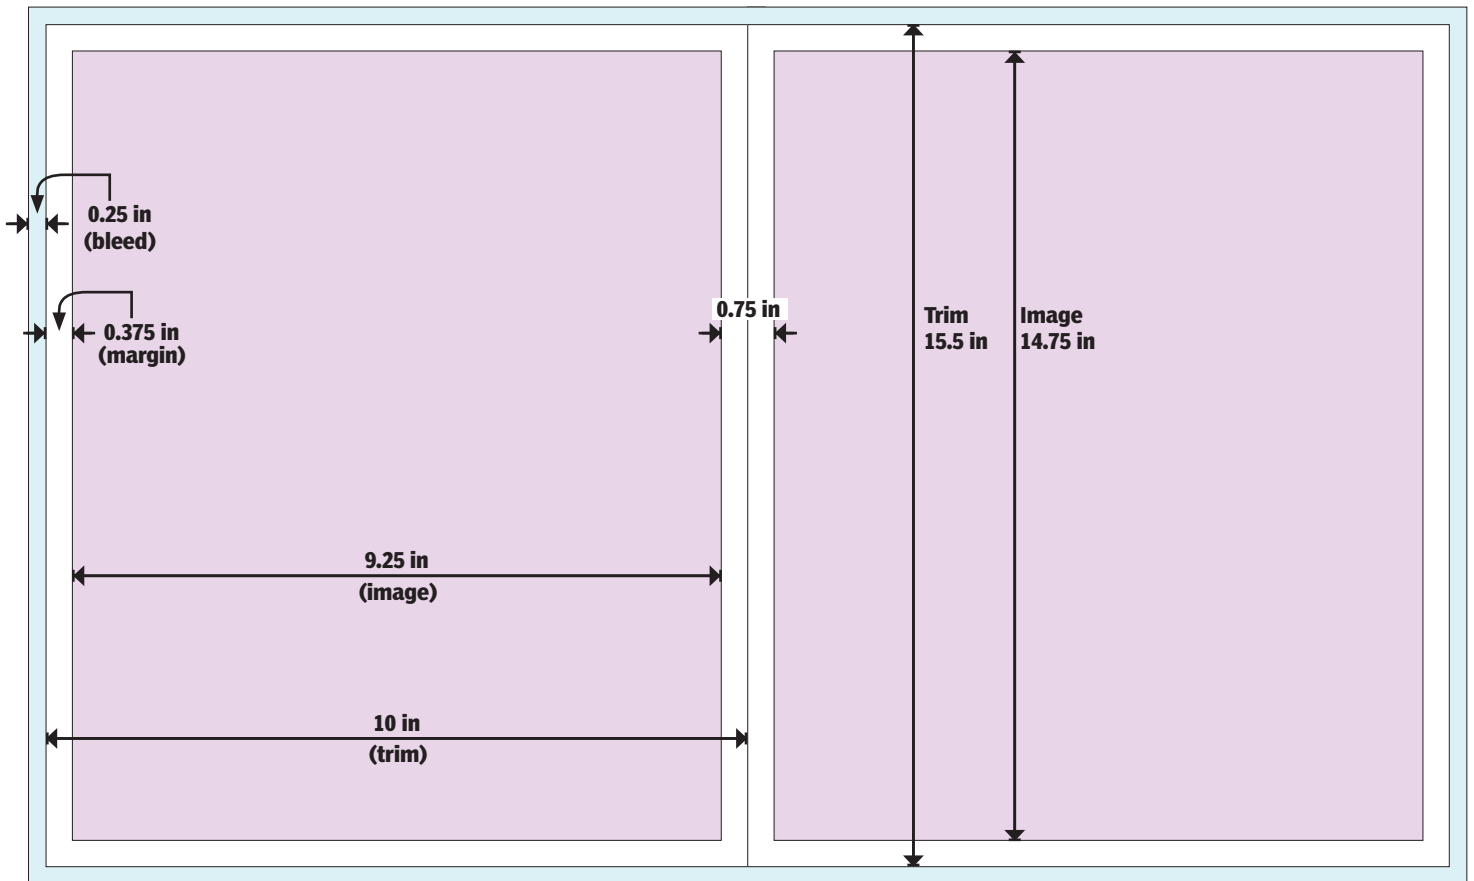

Standard Tab Sizes

10-in Stitch-and-Trim

Name	Depth	Trim Size	Image Area	Bleed [0.25]
TAB-SNT-10X1050	10.50 in	10x10.5	9.25x9.75	10.5x11
TAB-SNT-10X1050-DT	10.50 in	20x10.5	19.25x9.75	20.5x11
TAB-SNT-10X1200	12.00 in	10x12	9.25x11.25	10.5x12.5
TAB-SNT-10X1200-DT	12.00 in	20x12	19.25x11.25	20.5x12.5
TAB-SNT-10X1300	13.00 in	10x13	9.25x12.25	10.5x13.5
TAB-SNT-10X1300-DT	13.00 in	20x13	19.25x12.25	20.5x13.5
TAB-SNT-10X1450	14.50 in	10x14.5	9.25x13.75	10.5x15
TAB-SNT-10X1450-DT	14.50 in	20x14.5	19.25x13.75	20.5x15
TAB-SNT-10X1550	15.50 in	10x15.5	9.25x14.75	10.5x16
TAB-SNT-10X1550-DT	15.50 in	20x15.5	19.25x14.75	20.5x16
TAB-SNT-10X1575	15.75 in	10x15.75	9.25x15	10.5x16.25
TAB-SNT-10X1575-DT	15.75	20x15.75	19.25x15	20.5x16.25
TAB-SNT-10X1650	16.50 in	10x16.5	9.25x15.75	10.5x17
TAB-SNT-10X1650-DT	16.50 in	20x16.5	19.25x15.75	20.5x17

10-IN Stitch & Trim Tab Template

Variable Depths

Variable Depths

10-IN Stitch & Trim Tab Template

TAB-SNT-10X1050

TAB-SNT-10X1050-DT

10-IN Stitch & Trim Tab Template

TAB-SNT-10X1200

TAB-SNT-10X1200-DT

10-IN Stitch & Trim Tab Template

TAB-SNT-10X1300

TAB-SNT-10X1300-DT

10-IN Stitch & Trim Tab Template

TAB-SNT-10X1450

TAB-SNT-10X1450-DT

10-IN Stitch & Trim Tab Template

TAB-SNT-10X1550

TAB-SNT-10X1550-DT

10-IN Stitch & Trim Tab Template

TAB-SNT-10X1575

TAB-SNT-10X1575-DT

10-IN Stitch & Trim Tab Template

TAB-SNT-10X1650

TAB-SNT-10X1650-DT